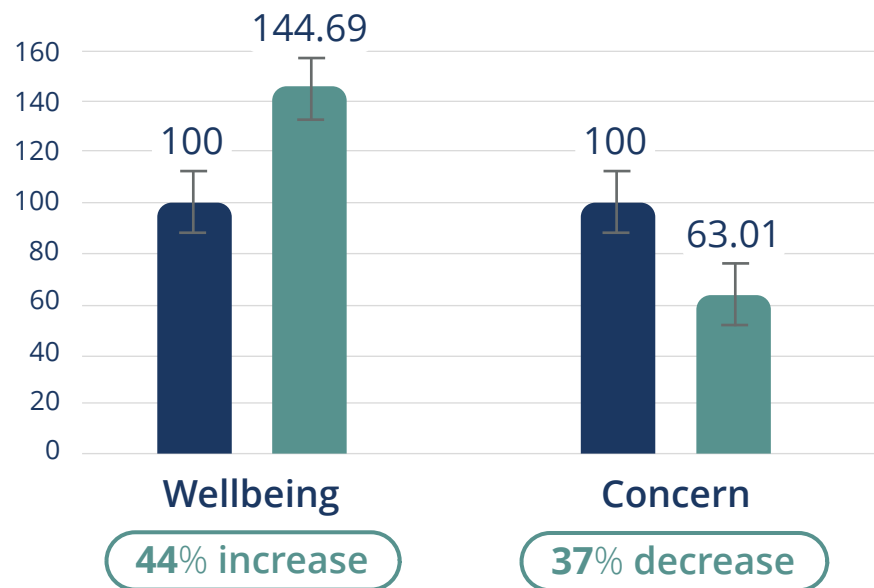

Pre/Post Comparison MagHealy McMakin

■ Baseline ■ Final