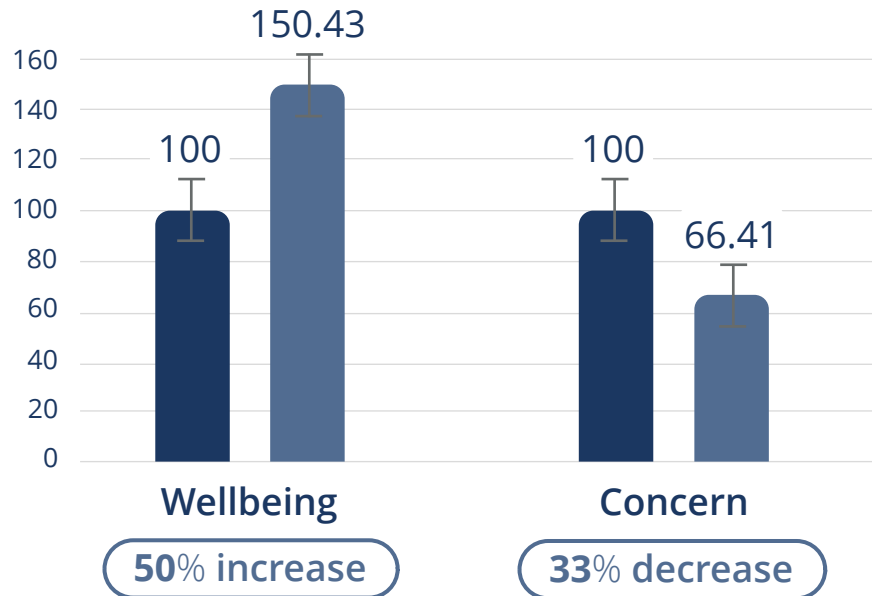

Pre/Post Comparison MagHealy Water

■ Baseline ■ Final