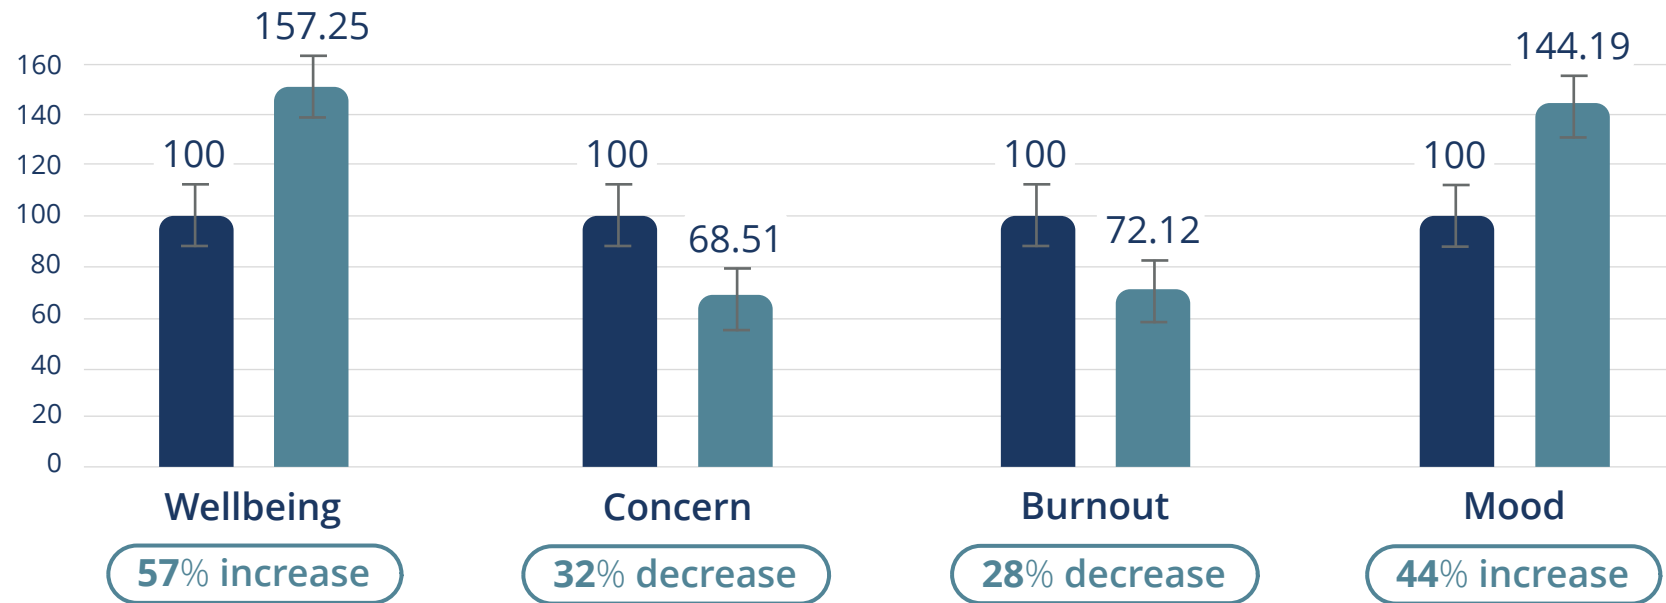

Pre/Post Comparison MagHealy Classic

■ Baseline
■ Final