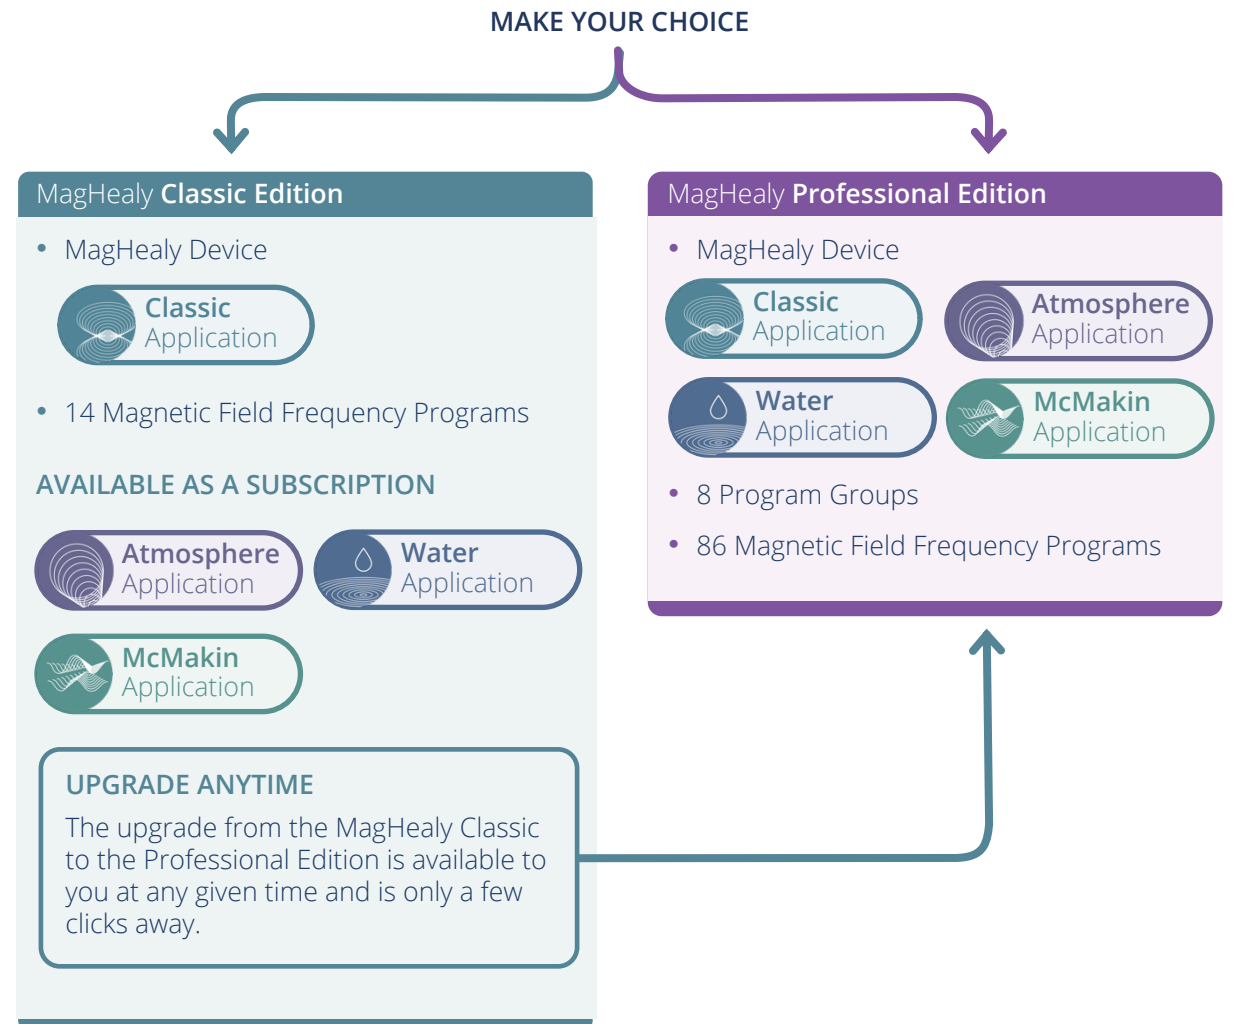

Experience MagHealy, where the power of magnetic fields meets holistic wellbeing. Go Professional and elevate you and your surrounding space to a whole new level.

## MagHealy Professional Edition

- "4-in-1" - one device, four innovative applications
- Benefit from a selection of 8 Program Groups and a total of 86 unique Magnetic Field Frequency Programs
- Harmonization for your body, mind and environment

## Versatility in Your Hand With the MagHealy Classic Edition

The MagHealy Classic Edition is just the beginning of your tailored experience with the all-new MagHealy subscription model. Get lifetime access with the Classic Edition and build it up from there with additional subscriptions of your choice.

### Personalize Your Experience With the MagHealy Subscription Model

On top of the Classic Application, you have the MagHealy Atmosphere, Water and McMakin Applications available to you as subscriptions for a period of either one, three, six or even twelve months.