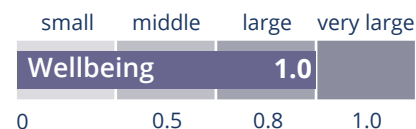

Effect size (Cohen's d)

DID YOU KNOW?

Sharing is caring.

MagHealy's magnetic field applications are not limited to human beings. Make use of the "Animal Harmony" QAF program to welcome your four-legged, furry friends to an optimized space of supporting and positive energy.

* View full study results at: www.healyworld.net/MagHealy/studies