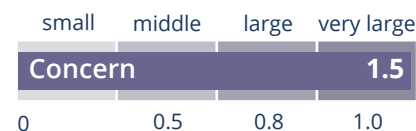

Effect size (Cohen's d)

DID YOU KNOW?

Sharing is caring.

MagHealy's magnetic field applications are not limited to human beings. Make use of the "Animal Harmony" QAF program to welcome your four-legged, furry friends to an optimized space of supporting and positive energy.

* View full study results at: www.healyworld.net/MagHealy/studies