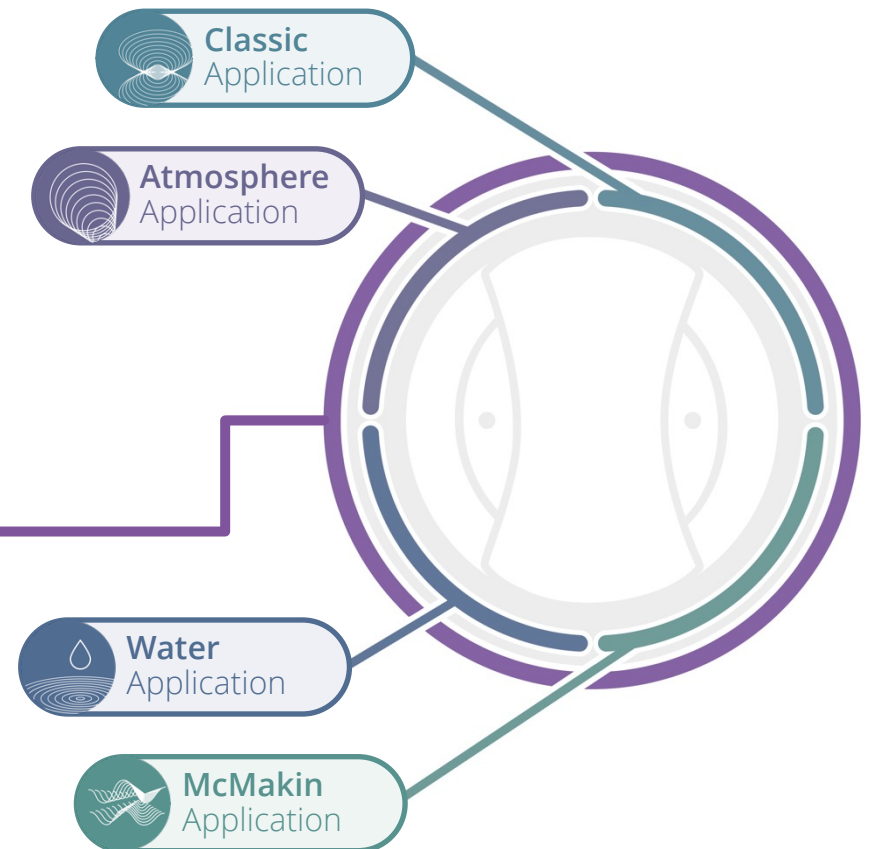

Go All in With the MagHealy Professional Edition

With the MagHealy Professional Edition, settle for nothing less than the best. This all-in-one solution offers a staggering 86 unique Magnetic Field Frequency Programs, drawn from the original MagHealy Applications: Classic, Atmosphere, Water and McMakin.

Experience MagHealy, where the power of magnetic fields meets holistic wellbeing. Go Professional and elevate you and your surrounding space to a whole new level.

MagHealy Professional Edition

- "4-in-1" - one device, four innovative applications
- Benefit from a selection of 8 Program Groups and a total of 86 unique Magnetic Field Frequency Programs
- Harmonization for your body, mind and environment