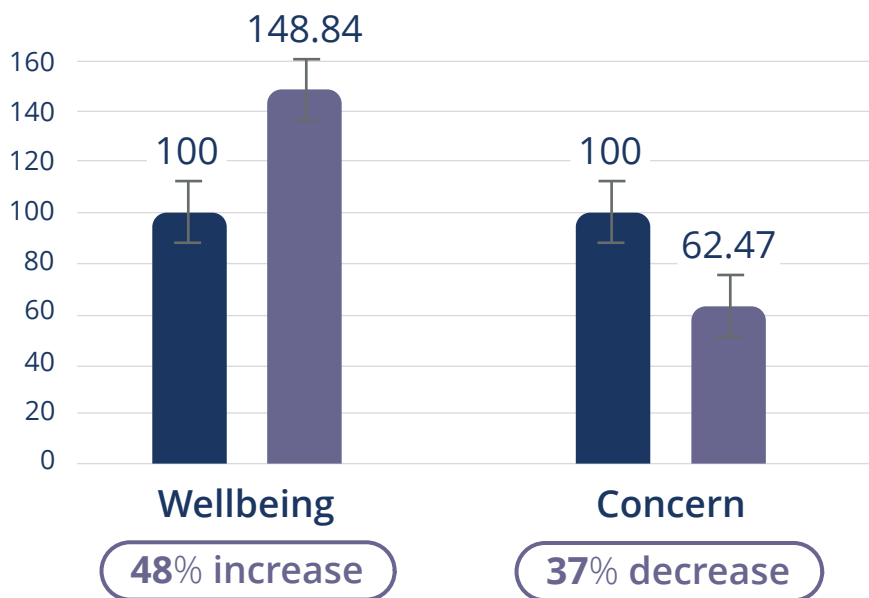

Pre/Post Comparison MagHealy Atmosphere

■ Baseline ■ Final

Effect size (Cohen's d)

DID YOU KNOW?

Sharing is caring.

MagHealy's magnetic field applications are not limited to human beings. Make use of the "Animal Harmony" QAF program to welcome your four-legged, furry friends to an optimized space of supporting and positive energy.

* View full study results at: www.healyworld.net/MagHealy/studies