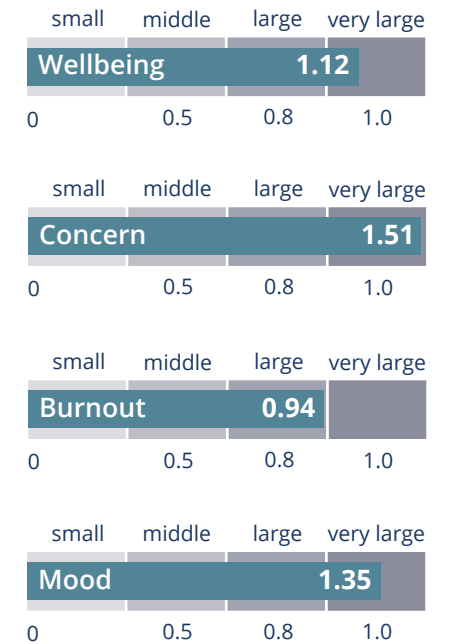

Effect size (Cohen's d)

* View full study results at: www.healyworld.net/MagHealy/studies